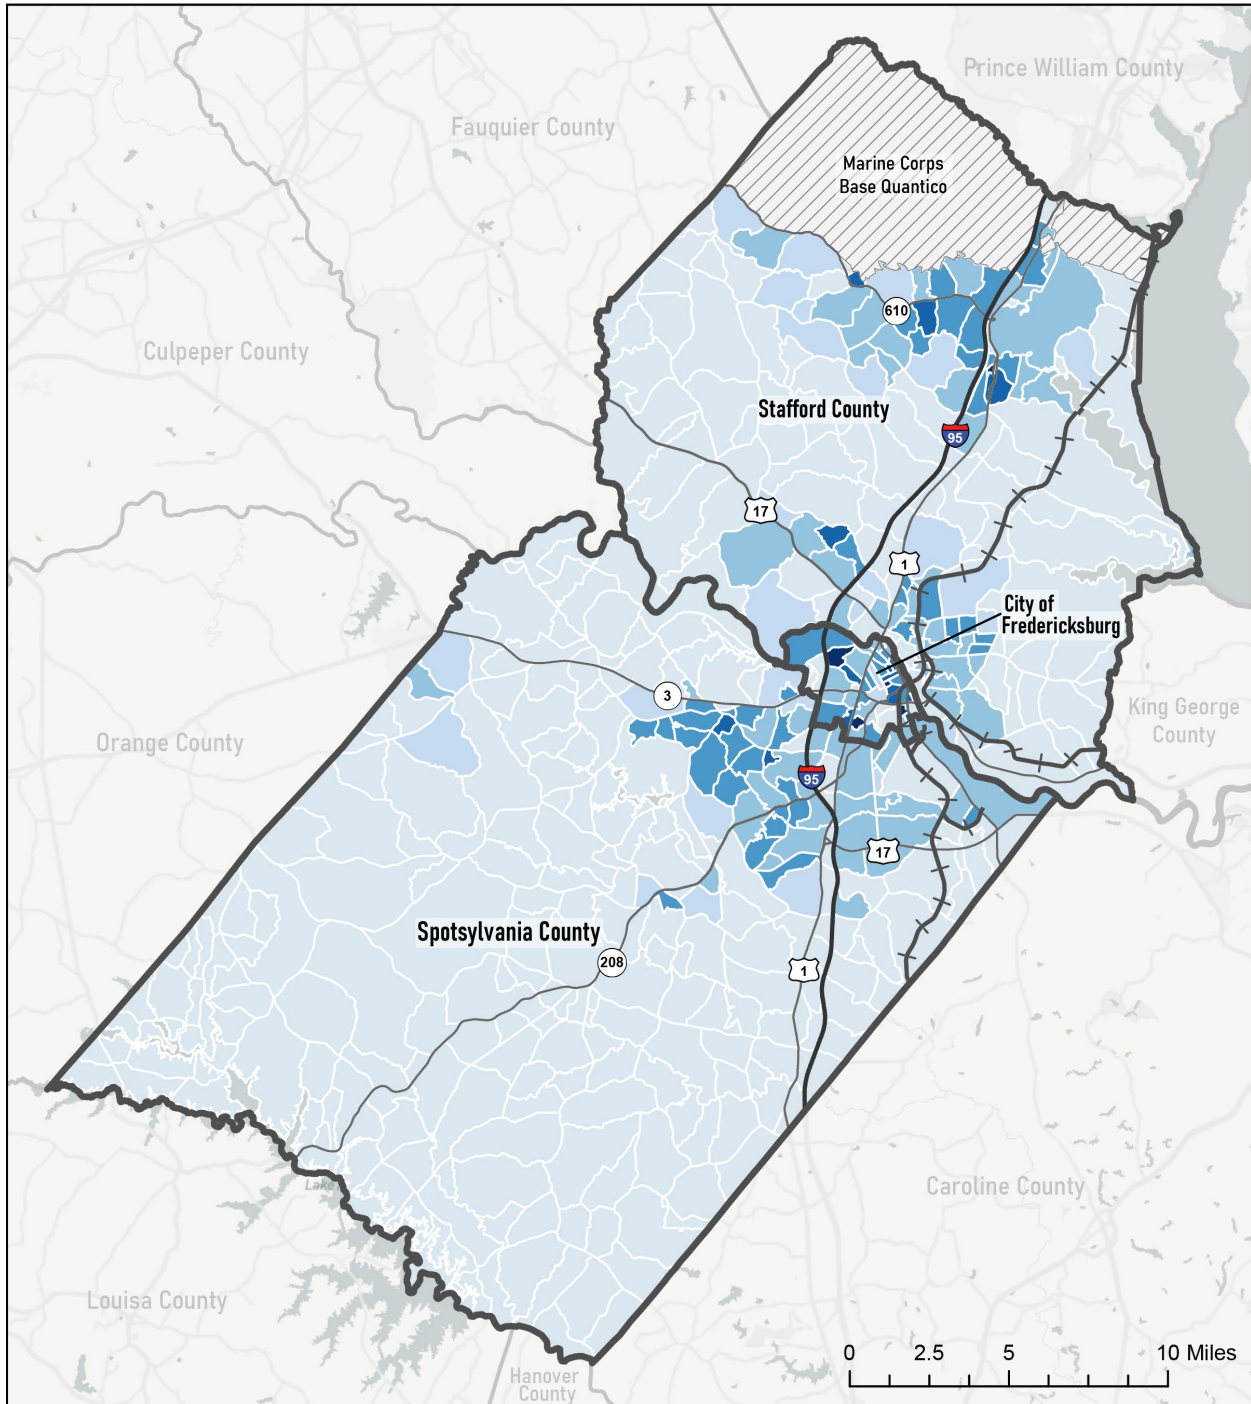

Map 3.2: 2020 Population Density Per Square Mile

2020 Population Density per Square Mile

Map by Matthew Lehane
Source: FAMPO Transportation Analysis Zones